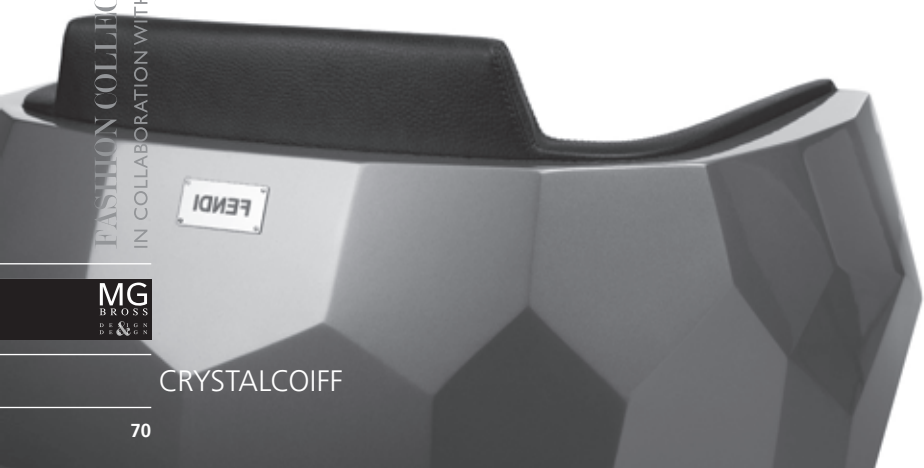

FASHION COLLECTION BY GAMMA & BROSS
IN COLLABORATION WITH FENDI CASA

MG
BROSS
DESIGN
&
CONCEPT

CRYSTALCOIFF