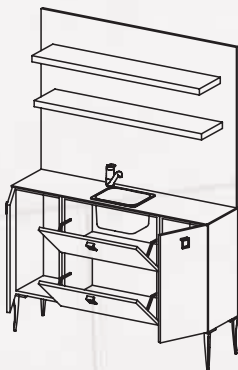

White

Wood

DLAB LIGHT

Colors

Black

White

DLAB

Colors