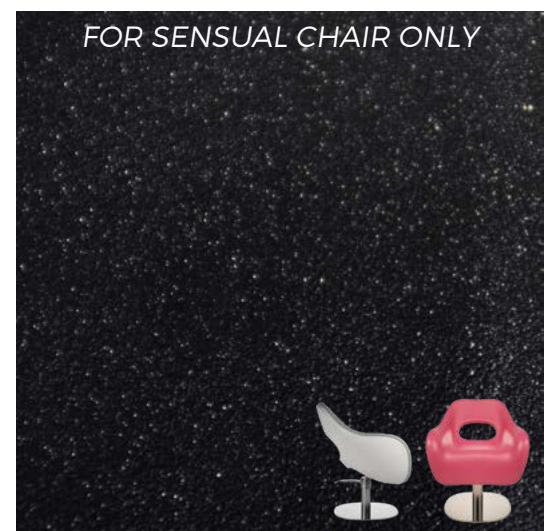

FOR SENSUAL CHAIR ONLY

K.R. PINK

CAT. B

FOR SENSUAL CHAIR ONLY

K.R. METAL

CAT. B

FOR SENSUAL CHAIR ONLY

K.R. BLACK